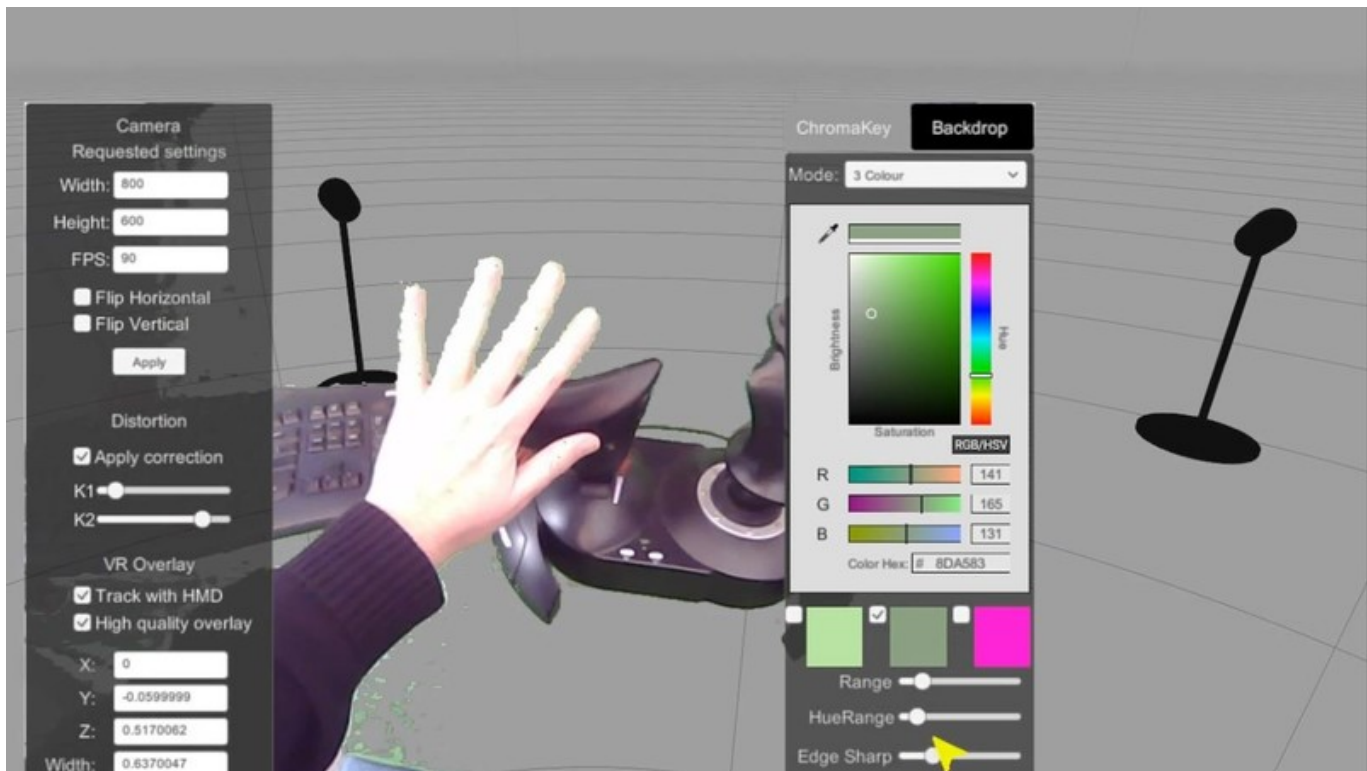

Release Date: 17 Aug, 2018

a09c17d780

English

Real time Chroma key

The image displays a real-time chroma key interface. On the left, a 'Camera' settings panel includes 'Requested settings' with fields for Width (800), Height (600), and FPS (90), and checkboxes for 'Flip Horizontal' and 'Flip Vertical'. Below this is a 'Distortion' section with a checked 'Apply correction' and sliders for K1 and K2. The 'VR Overlay' section has checked options for 'Track with HMD' and 'High quality overlay', along with X, Y, and Z coordinate fields. The central area shows a 3D model of a racing seat on a green background. On the right, the 'ChromaKey' panel features a 'Backdrop' button, a 'Mode' dropdown set to '3 Colour', and a color selection tool with 'Brightness' and 'Saturation' sliders. It also shows RGB values (R: 215, G: 1, B: 248) and a 'Color Hex' field with the value #D701F8. At the bottom of this panel are checkboxes for 'Range', 'HueRange', and 'Edge Sharp'.