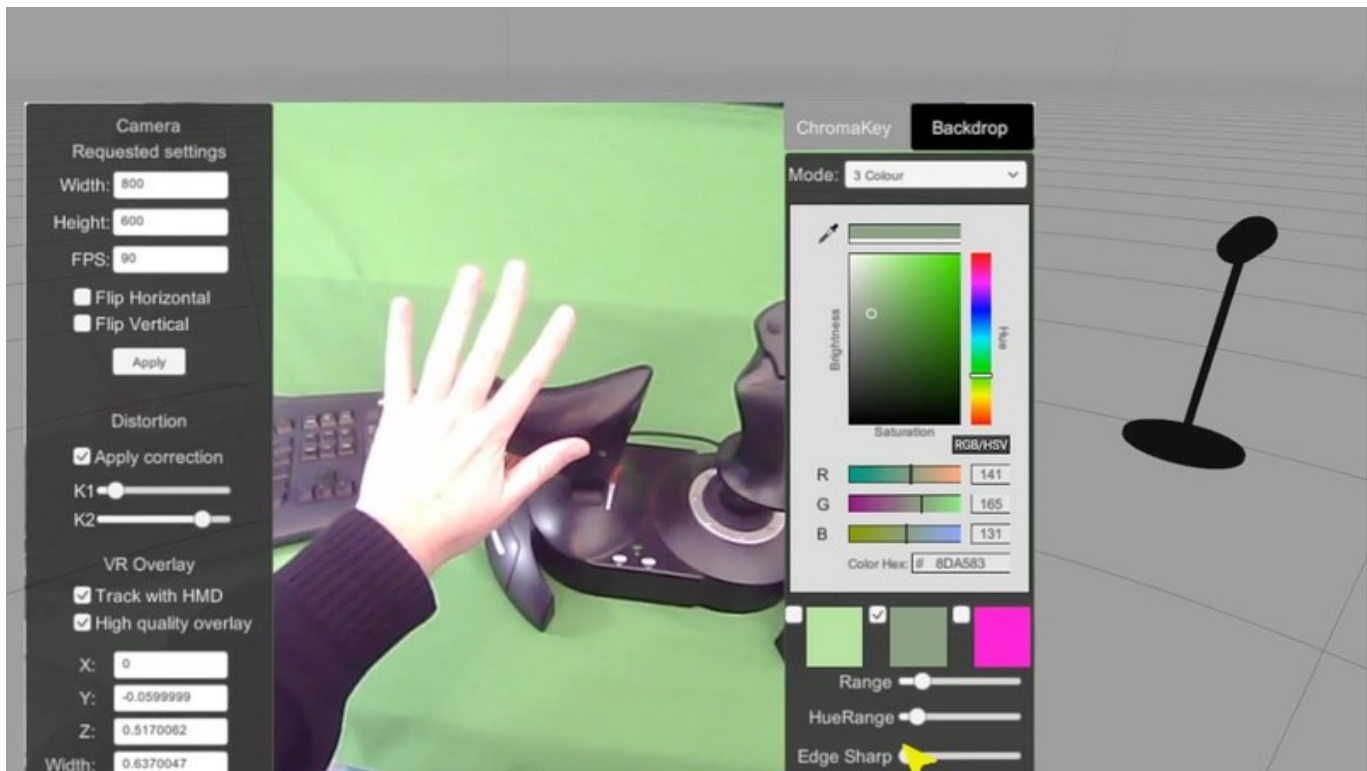

Download >>> <http://bit.ly/2JZxPzB>

About This Content

Apply real time image effects to your camera feed.

Effects currently include:

-Chroma key

Allowing you to use a Chroma key backdrop screen to blend your surrounding environment with your virtual environment in Mixed reality.

-Distortion

Applying radial distortion to correct for fisheye lens distortion.

Title: Reality Blender - Image FX

Genre: Video Production

Developer:

PyrofrogStudos

Publisher:

PyrofrogStudos

Release Date: 17 Aug, 2018

a09c17d780

English

Real time Chroma key

The image displays a real-time chroma key interface. On the left, a 'Camera' settings panel includes 'Requested settings' with fields for Width (800), Height (600), and FPS (90), and checkboxes for 'Flip Horizontal' and 'Flip Vertical'. Below this is a 'Distortion' section with a checked 'Apply correction' and sliders for K1 and K2. The 'VR Overlay' section has checked options for 'Track with HMD' and 'High quality overlay', along with X, Y, and Z coordinate fields. The central area shows a 3D model of a racing seat on a green background. On the right, the 'ChromaKey' panel features a 'Backdrop' button, a 'Mode' dropdown set to '3 Colour', and a color selection tool with 'Brightness' and 'Saturation' sliders. It also shows RGB values (R: 215, G: 1, B: 248) and a 'Color Hex' field with the value #D701F8. At the bottom of this panel are checkboxes for 'Range', 'HueRange', and 'Edge Sharp'.